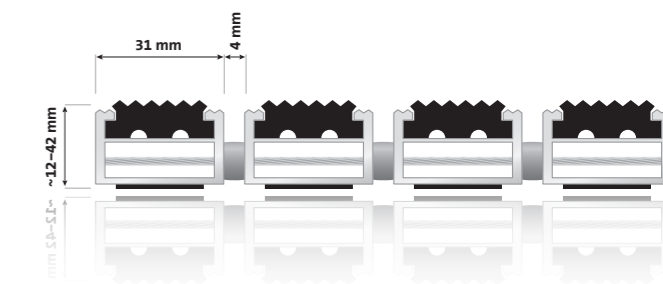

Prices & weights (information per m²)

Height 12 mm	553,90 €	~ 15,0 kg
Height 17 mm	573,90 €	~ 16,0 kg
Height 22 mm	593,90 €	~ 17,0 kg
Height 27 mm	613,90 €	~ 18,0 kg
Height 42 mm	803,90 €	~ 32,0 kg