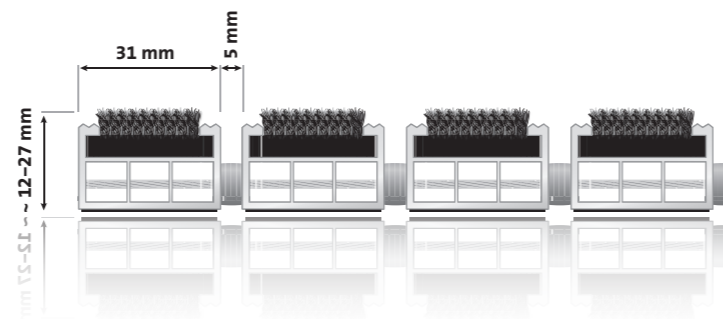

brown

Colours available for an extra charge:

black

anthracite

grey

For more colours please see page 39.

Prices & weights (information per m²)

Height 12 mm	479,90 €	~ 10,0 kg
Height 17 mm	489,90 €	~ 10,5 kg
Height 22 mm	499,90 €	~ 11,5 kg
Height 27 mm	553,90 €	~ 12,5 kg