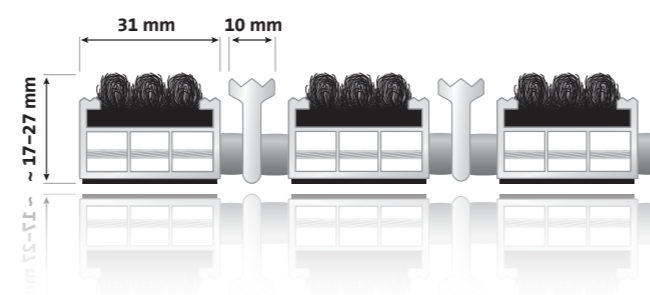

entrada® KLASSIK »Rips« / »Scraper bar«

Aluminium profile mat with ribbing and scraper bar

High coarse and fine dirt and humidity removal through scrapers between the ribbed profiles for indoor and roofed entrance areas

Examples of use

Entrance areas which are frequented to a normal to heavy extent, for example boutiques, banks, public institutions etc..

Aluminium profile	Rollable, durable entrance mat made of torsion-resistant aluminium profile (1.5 mm wall thickness) for laying onto ground, anodization possible in different colours
Upper material¹	Ribbed: Polypropylene; UV-resistant, R11 acc. DIN 51130, Scraper bar: torsion-resistant aluminium profile
Underside	Footfall sound absorption profiles
Connection	Galvanised wire cable; spacers made of LD-PE with EPDM proportion
Colours	Ribbing: black, anthracite, grey, brown, sand
Mat height (mm)	17 / 22 / 27
Profile distance	2 mm
Type of dirt	Fine dirt; Zone 2

¹optional with bfl-s1

Prices & weights (information per m²)

Height 17 mm	449,90€	~ 12,0 kg
Height 22 mm	479,90€	~ 15,0 kg
Height 27 mm	499,90€	~ 15,5 kg