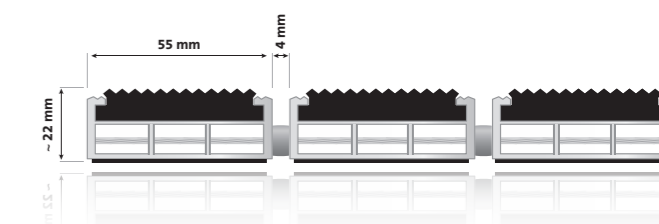

Prices & weights (information per m²)

Height 22 mm   679,90€   ~ 20,5 kg