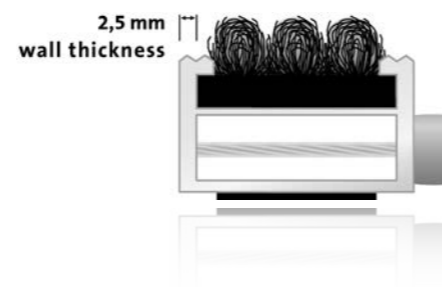

Examples of use

Entrance and passage areas with increased loads, e.g. airports, shopping centres, supplier entrances etc.

Aluminium profile	Entrance mat made of torsion-resistant aluminium profile (wall thickness up to 2.5 mm) for laying onto ground and self-supporting subconstruction to be provided by customer, maximum support width 300 mm), anodization possible in different colours
Underside	Footfall sound absorption profiles
Connection	Galvanised wire cable; spacers made of LD-PE with EPDM proportion
Mat Height (mm)	12 / 17 / 22 / 27 / 42
Profile distance	4 mm
Upper material*	Ribbing Polypropylene, UV-resistant, R11 acc. to DIN 51130 Brush profile: robust, durable Nylon 6.6, R13 acc. to DIN 51130, Rubber profile: non-slip rubber profile (EPDM), fluted, UV-resistant; R9 acc. to DIN 51130
Colours	Rips: black, anthracite, grey, brown, red, sand Brush profile: black, grey, brown, red, blue, black / grey Rubber profile: black, grey, brown
Type of dirt	Coarse dirt Zone 1, fine dirt Zone 2, coarse and fine dirt Zone 2

*optional with bfl-s1