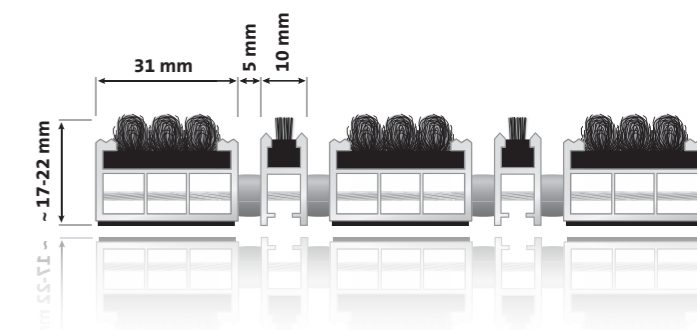

¹optional with bfl-s1

Price & weight (information per m²)

Height 17 mm	533,90€	~ 13,5 kg
Height 22 mm	563,90€	~ 14,0 kg

entrada® KLASSIK »Rips« / »Scraper bar«

Aluminium profile mat with ribbing and scraper bar