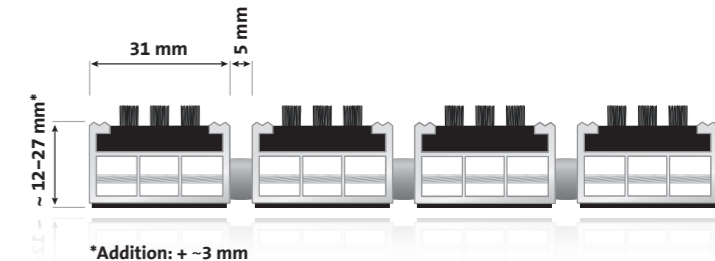

Prices & weights (information per m²)

Height 12 mm	543,90€	~ 12,0 kg
Height 17 mm	563,90€	~ 12,5 kg
Height 22 mm	583,90€	~ 13,5 kg
Height 27 mm	623,90€	~ 14,5 kg