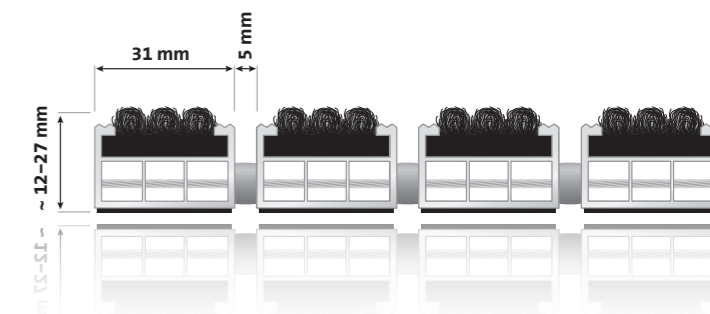

¹optional with bfl-s1

Other colours can be realised. Simply ask us!

Prices & weights (information per m²)

Height 12 mm	373,90€	~ 10,0 kg
Height 17 mm	383,90€	~ 10,5 kg
Height 22 mm	393,90€	~ 11,5 kg
Height 27 mm	443,90€	~ 12,5 kg