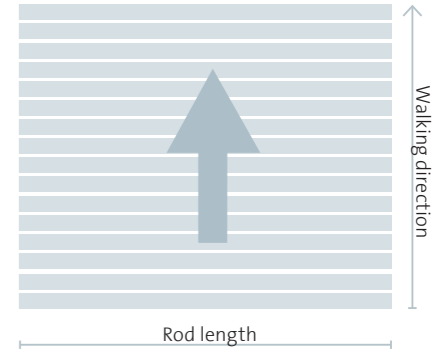

Fax form

☐ Request ☐ Order

Send by e-mail to: info@entrada-matten.de
Or by fax to: +49 (0)531 886 871 - 11

Construction project		_____	
Product designation		_____	
Quantity	_____ piece		
Profile height	☐ 10 mm	☐ 17 mm	☐ 27 mm
	☐ 12 mm	☐ 22 mm	
Colour/ design		_____	
Aluminium rod length	_____ mm	Depth/walking direction	_____ mm
These dimensions areas follows	☐ Frame outside dimensions	☐ Frame inside dimensions	☐ Mat finished dimensions
	☐ Special production acc drawing (enclosed/ on free area)	☐ Special production acc. template (will be sent separately)