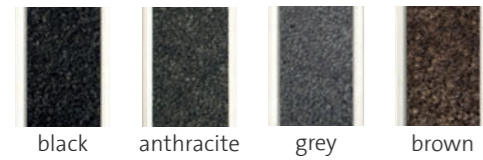

Colours and variants

Combine the benefits according to requirements

Colours

Rips

Smart Rips

ColourPlus (B1 Floor)

Rubber profile

Brush profile