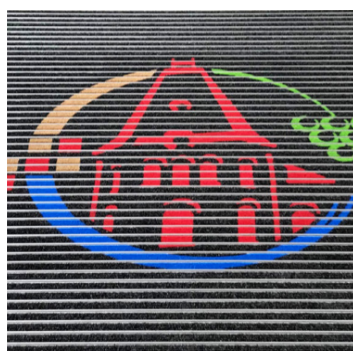

Safety and function

- safety and function: Mat can be used flexibly in accordance with choice of CLASSIC, ROBUST, or ROYAL

Colours and sizes

- a flexible and diverse choice of colours and sizes

Price

- on request