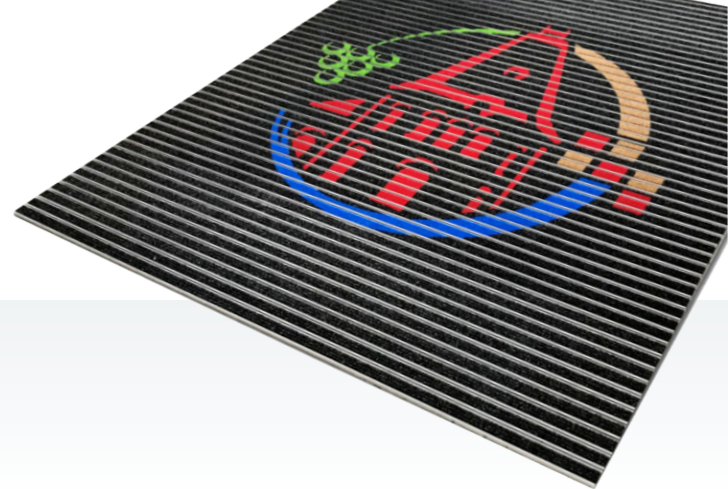

entrada® ROYAL PLUS »Rips« / »Work«

Aluminium profile mat with ribbing and brush profile

Prices & weights (information per m²)

Height 22 mm 709,90€ ~ 18,5 kg

Entrance mat with logo

Aluminium profile mat with custom logo