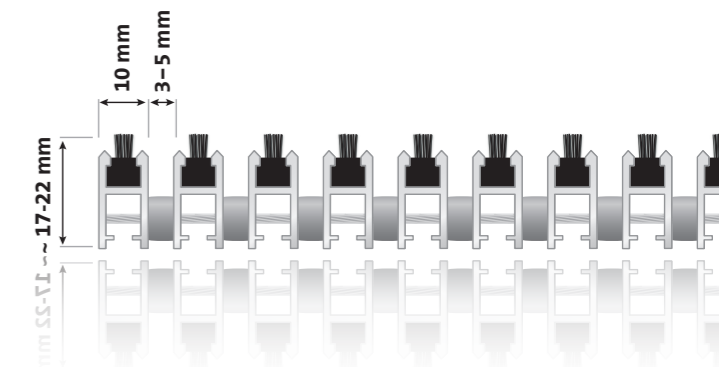

Price & weight (information per m²)

Height 17 mm	843,90€	~19,5 kg
Height 22 mm	853,90€	~20,0 kg