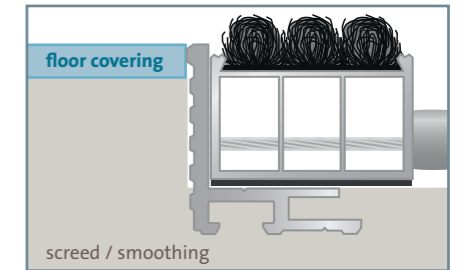

Installation: The angular frame must close flush with the floor covering and the smoothing/screed.

Division of large aluminium profile mats

Particularly large mats will be divided in order to guarantee clean installation and easy care. Divisions take place from approx. 2500 mm rod length or from a weight of approx. 45 kg.

We therefore recommend a division in the rod length (from approx. 2500 mm) or in walking direction (from approx. 45 kg weight). A division in the rod length should not take place directly in the walking zone, otherwise there is a risk of tripping.