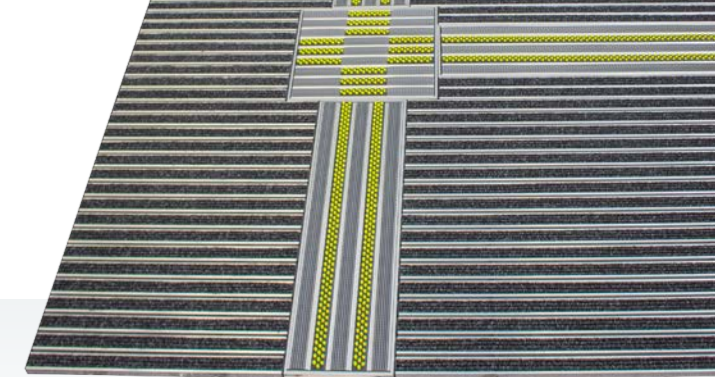

Tactile guidance system

For all aluminium profile mats

The tactile guidance system is a complete system for additional safety. It comprises mat components for blind people and those with a visual impairment.