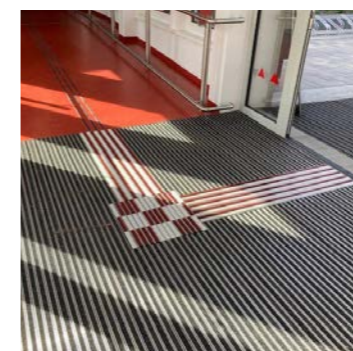

Material

- in accordance with the choice of different profile/ covering components