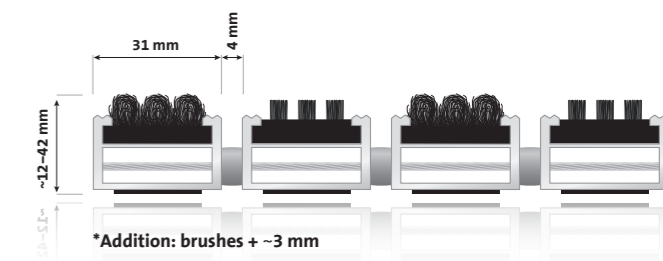

Prices & weights (information per m²)

Height 12 mm	569,90 €	~ 13,0 kg
Height 17 mm	589,90 €	~ 14,0 kg
Height 22 mm	609,90 €	~ 16,0 kg
Height 27 mm	639,90 €	~ 17,0 kg
Height 42 mm	889,90 €	~ 29,0 kg