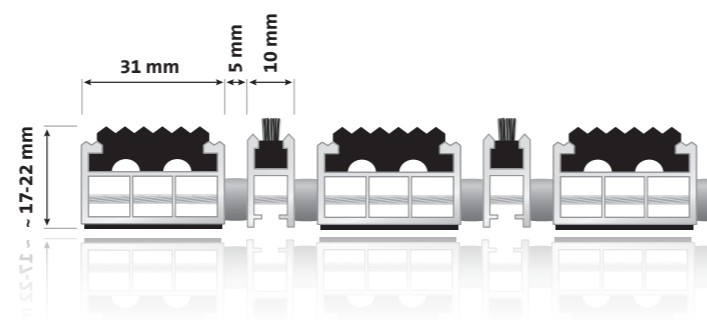

¹optional with bfl-s1

Price & weight (information per m²)

Height 17 mm	613,90€	~17,0 kg
Height 22 mm	633,90€	~17,5 kg

entrada® WORK »Plus«

Aluminium profile mat with minibrush

Effective coarse dirt removal thanks to widely spaced brush profiles that penetrate deeply into the gaps in shoe treads. Suitable for external areas.