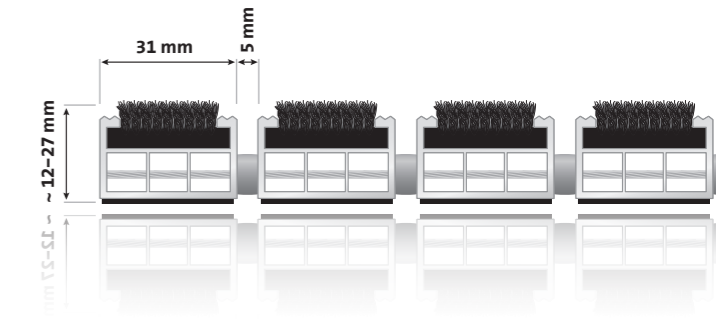

Prices & weights (information per m²)

Height 12 mm	489,90 €	~ 10,0 kg
Height 17 mm	499,90 €	~ 10,5 kg
Height 22 mm	509,90 €	~ 11,5 kg
Height 27 mm	549,90 €	~ 12,5 kg