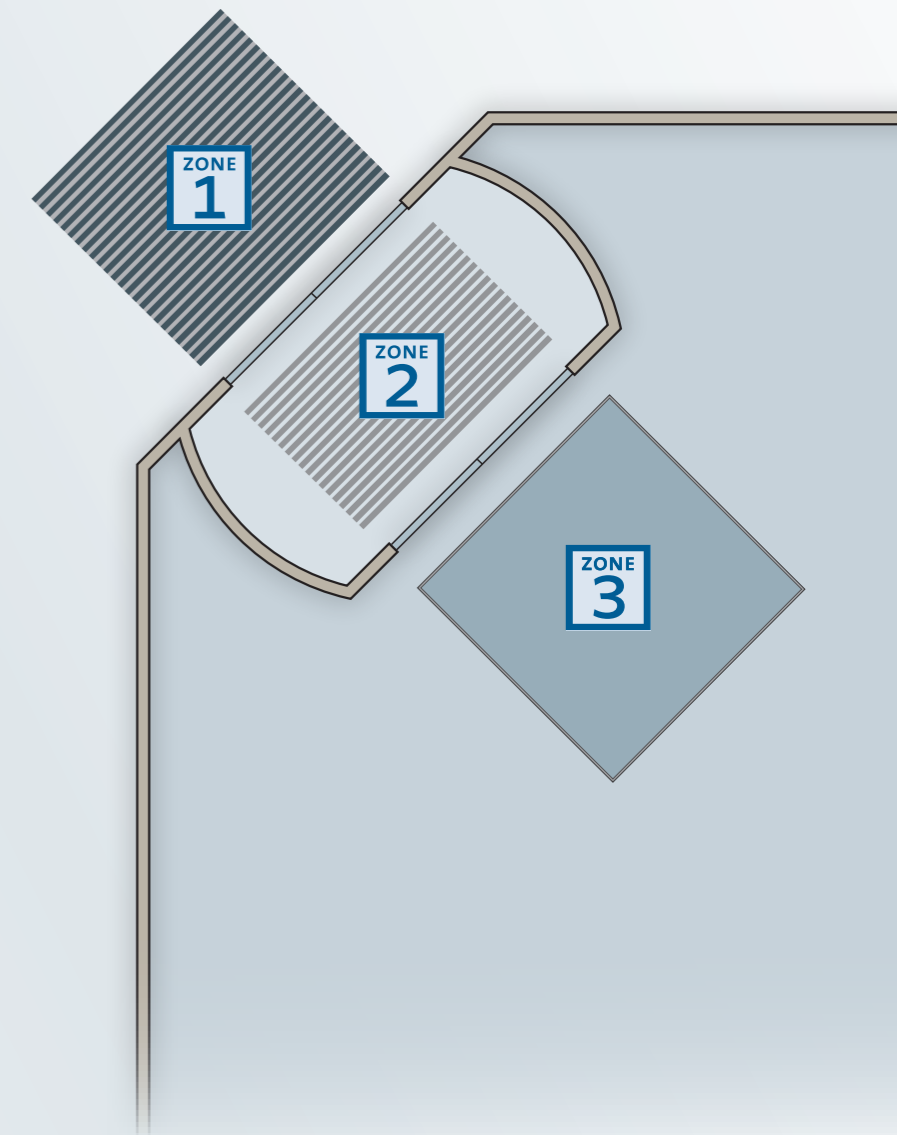

ZONE 2 Fine dirt in indoor and covered outdoor areas

- 8 entrada SMART »Rips«
- 9 entrada KLASSIK »Rips«
- 10 entrada KLASSIK »ColourPlus«
- 11 entrada KLASSIK »Outside«
- 16 entrada KLASSIK »Rips« / »Work«
- 17 entrada KLASSIK »Rips« / »Minibrush«
- 18 entrada KLASSIK »Rips« / »Scraper Bar«
- 21 entrada WORK »Plus«
- 23 entrada ROBUST »Rips«
- 23 entrada ROBUST »Rips« / »Work«
- 25 entrada ROYAL »Rips«
- 25 entrada ROYAL »Rips« / »Work«
- 27 entrada ROYAL PLUS »Rips«
- 27 entrada ROYAL PLUS »Rips« / »Work«
- 28 Entrance mat with logo
- 29 Tactile guidance system
- 36 Ribbed raw hair mat »Easy«
- 37 Coir Mat

ZONE 3 Fine dirt and humidity absorption zone

- 37 Coir Mat
- 38 Dirt trap mat »Klassik«
- 39 Anti-dirt mat »Maximus®«

Zones in detail

Zone 1 Coarse dirt zone

Zone 1 is where coarse dirt is removed with the aid of rubber or brush profiles. These profile inserts are extremely weather-resistant and highly durable making them suitable for use in exposed outdoor areas.

Zone 2 Fine dirt zone

In Zone 2, fine dirt is removed by ribbed inserts. They are suitable for use indoors as well as in covered outdoor areas. They are particularly effective in combination with rubber or brush profiles.

Zone 3 Humidity and absorption zone

Zone 3 is located in the interior of a building. Anti-dirt mats absorb moisture and residual dirt and prevent run marks on the floor in entrance areas.

Symbols

- Use indoors and in roofed outdoor areas
- Use outdoors
- Suitable for the disabled
- Can be driven over in a pallet truck
- Low flammability