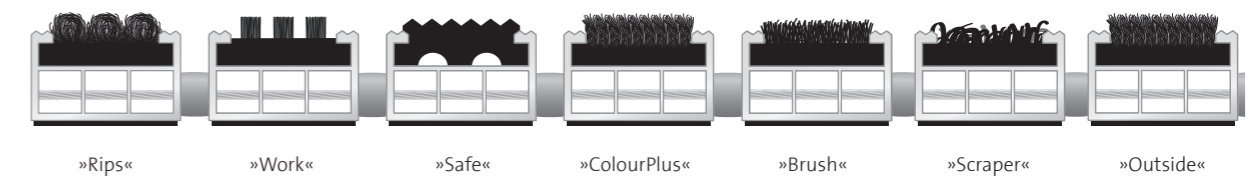

The most common combinations are presented on the following pages. Please enquire for information about other combinations.

Installation heights

Wall thicknesses

Upper materials

Additional profiles

entrada® SMART »Rips«

Aluminium profile mat with ribbing

High level of fine dirt and humidity removal in indoor and covered entrance areas with normal levels of foot traffic.

Example applications

Entrance areas with normal levels of foot traffic, e.g. boutiques, banks, office buildings, etc.