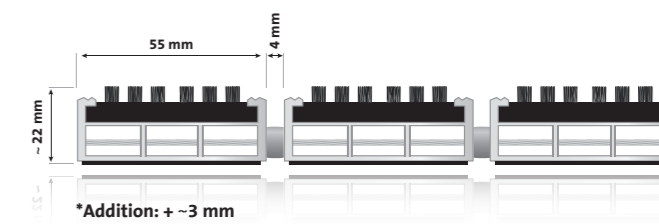

Prices & weights (information per m²)

Height 22 mm 679,90€ ~ 20,5 kg

entrada® ROYAL PLUS »Work«

Aluminium profile mat with brush profile

Prices & weights (information per m²)

Height 22 mm 829,90€ ~ 19,0 kg