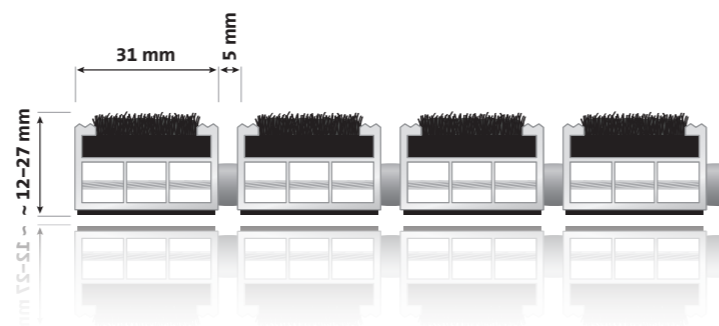

entrada® KLASSIK »Brush«

Aluminium profile mat with brushes

Effective removal of coarse dirt and water for entrances with normal to heavy foot traffic. Suitable for external areas.

Examples of use

Entrance areas with normal to heavy foot traffic, e.g. schools, shopping centres, sports centres etc

Aluminium profile	Rollable, durable entrance mat made of torsion-resistant aluminium profile (1.5 mm wall thickness) for laying onto the ground, anodizing possible in different colours
Upper material¹	Brush profile: polyamide PA 6.6, body of brush made from polypropylene, non-slip properties R13 acc. to DIN 51130
Underside	Footfall sound absorption profiles
Connection	Galvanised wire cable; spacers made of LD-PE with EPDM proportion
Colours	Black, grey
Mat Height (mm)	12 / 17 / 22 / 27
Profile distance	5 mm
Type of dirt	Coarse dirt; Zone 1

¹optional with bfl-s1

Prices & weights (information per m²)

Height 12 mm	533,90€	~ 11,0 kg
Height 17 mm	553,90€	~ 11,5 kg
Height 22 mm	573,90€	~ 12,5 kg
Height 27 mm	613,90€	~ 13,5 kg