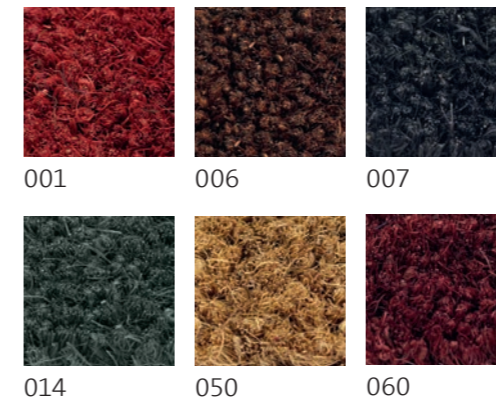

Coconut mats

A natural dirt-trap in a choice of colours

Like many other natural materials, coconut mats have their own special flair. It is for this reason that they are still often used in mats for trapping fine dirt and humidity. By absorbing and emitting moisture, coconut fibres create a balanced room climate, as well as being antistatic with good noise and heat insulation properties.