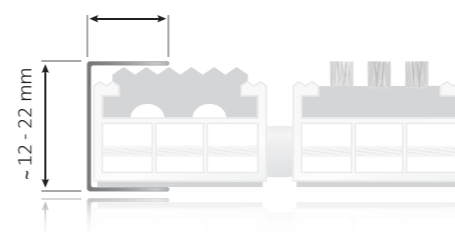

Ramp profile

For use without floor recess

The ramp profile permits the use of aluminium profile mats even without a floor recess. It can enclose the aluminium profile mat completely around all four sides or only be mounted on one to three sides of the aluminium profile mat.

A circumferential ramp profile is supplied in four parts and can be sturdily mounted and ready for operation within a very short time thanks to the screw connections.

Material	Aluminium
Colours	silver, black
Joint	Screw joints
For mat heights	12 mm / 17 mm / 22 mm

Designs & prices (information per m²)

For Mat Height	Height	Width	Price
12 mm	12 mm	45 mm	38,90 €
17 mm	17 mm	58 mm	39,90 €
22 mm	19 mm	50 mm	42,90 €

Stainless steel profile

Individualism for your entrance mat system

Give your entrance area that extra touch. Supplement your aluminium profile mat with a stainless steel profile to which you can also add custom lettering.

The high-quality, laser-cut stainless steel profile is permanently joined to the aluminium profile mat and is available in heights of 12 mm, 17 mm and 22 mm.

Anodization

By anodizing the aluminium profile mats and the angular frame, the entrance mat systems can be harmonised in terms of colour with their environment and the surrounding floor covering. You can select any colour of your choice.

entrada covering rail »Curve«

End rail for entrance mats in rotating doors

The »Curve« covering rail is used to protect and cover mitre or bevel cuts for custom-shaped entrance mats. The rail not only covers the sharp edges but also lends aluminium profiles in rotating doors an elegant finish.

15 mm

Available options (per running metre)

Material	Stainless steel
For mat heights	12 mm / 17 mm / 22 mm
Material thickness	1 mm
Max. length	3 m

Levelling mat »Balance«