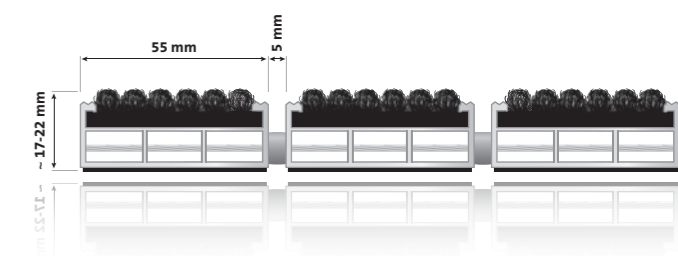

entrada® ROYAL

Aluminium profile mat with ribbing

High fine dirt and humidity removal through wide ribbing for indoor and roofed entrance areas which are frequented to a normal to heavy extent.

Examples of use

Entrance areas which are frequented to a normal to heavy extent, e.g. boutiques, banks, office buildings etc.

Aluminium profile	Rollable, durable entrance mat made of torsion-resistant aluminium profile (1.5 mm wall thickness) for laying onto the ground, anodizing possible in different colours
Underside	Footfall sound absorption profiles
Connection	Galvanised wire cable; spacers made of LD-PE with EPDM proportion
Mat Height (mm)	17 / 22
Profile distance	5 mm
Upper material¹	Rips: Polypropylene, UV-resistant, R11 acc. to DIN 51130 Brush profile: robust, durable Nylon 6.6, R13 acc. to DIN 51130, Rubber profile: non-slip rubber profile (EPDM), fluted, UV-resistant; R9 acc. to DIN 51130
Colours	Rips: black, anthracite, grey, brown, red, sand Brush profile: black, grey, black / grey, more colours available Rubber profile: black, grey, brown
Type of dirt	Coarse dirt Zone 1, fine dirt Zone 2, coarse and fine dirt Zone

¹optional with bfl-s1

entrada® ROYAL »Rips«

Aluminium profile mat with ribbing

Prices & weights (information per m²)

Height 17 mm	399,90€	~ 11,5 kg
Height 22 mm	409,90€	~ 12,5 kg