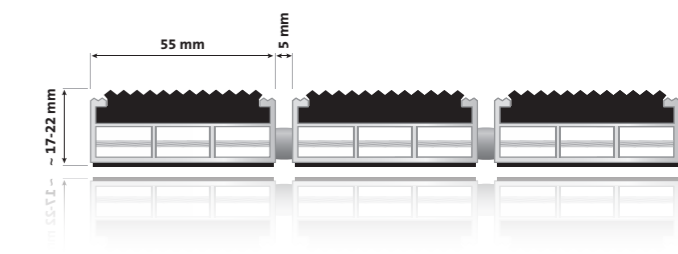

entrada® ROYAL »Safe«

Aluminium profile mat with rubber profile

Prices & weights (information per m²)

Height 17 mm	489,90€	~ 16,0 kg
Height 22 mm	499,90€	~ 16,5 kg