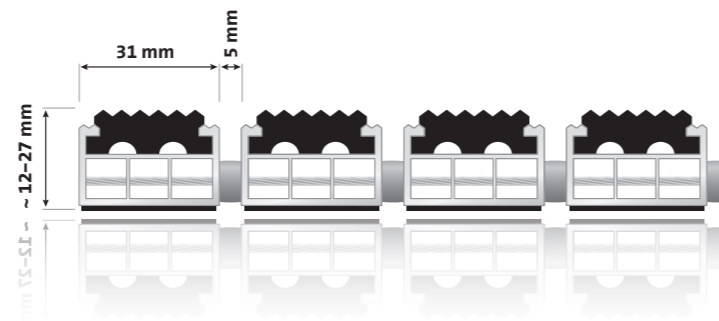

entrada® KLASSIK »Safe«

Aluminium profile mat with rubber profile

Coarse dirt and water removal as well as increased walking safety through non-slip rubber profiles. Suitable for external areas.

Examples of use

Entrance areas which are frequented to a normal to heavy extent, e.g. schools, shopping centres, swimming baths etc.

Aluminium Profile	Rollable, durable entrance mat made of torsion-resistant aluminium profile (1.5 mm wall thickness) for laying onto the ground, anodizing possible in different colours
Upper material¹	Non-slip rubber profile (EPDM), fluted, UV-resistant; non-slip properties, R9 acc. DIN 51130
Underside	Footfall sound absorption profiles
Connection	Galvanised wire cable; spacers made of LD-PE with EPDM proportion
Colours	Black, grey, brown
Mat Height (mm)	12 / 17 / 22 / 27
Profile Distance	5 mm
Type of dirt	Coarse dirt; Zone 1

¹optional with bfl-s1

Prices & weights (information per m²)

Height 12 mm	443,90€	~ 13,0 kg
Height 17 mm	453,90€	~ 14,5 kg
Height 22 mm	463,90€	~ 15,5 kg
Height 27 mm	493,90€	~ 16,5 kg