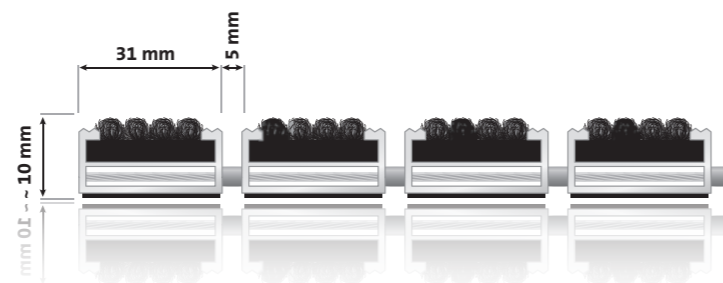

¹optional with bfl-s1

These variants are also available:

Prices & weights (information per m²)

Height 10 mm	363,90€	~ 9,0 kg
--------------	---------	----------

entrada® KLASSIK »Rips«

Aluminium profile mat with ribbing