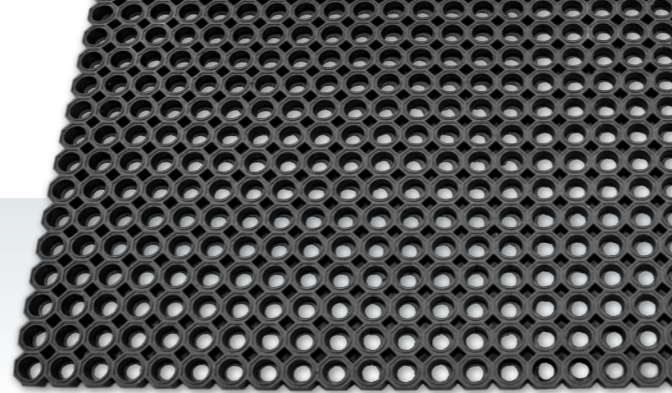

Rubber Mat »Bee 22«

Effective non-slip properties with high levels of moisture

Rubber mats are non-slip, impact-absorbent and water-permeable. They are therefore particularly suitable for areas with frequent moisture and snow. The rubber ring mat »Bee 22« is highly effective in dissipating fluids thanks to its napped underside.

Applications

- Entrance mat for use in areas with high levels of moisture
- Workplace mat for use by machines, work benches and assembly places.
- Protection against sludge on sandy paths and walkways
- Washing halls (washing bays)

Safety and function

- The mat's high permeability to moisture and snow reduces the danger of slipping
- Good floor adhesion thanks to the mat's inherent weight