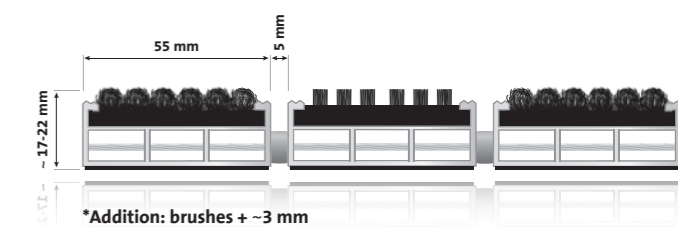

entrada® ROYAL »Rips« / »Work«

Aluminium profile mat with ribbing and brush profile

Prices & weights (information per m²)

Height 17 mm	563,90€	~ 12,5 kg
Height 22 mm	573,90€	~ 13,0 kg