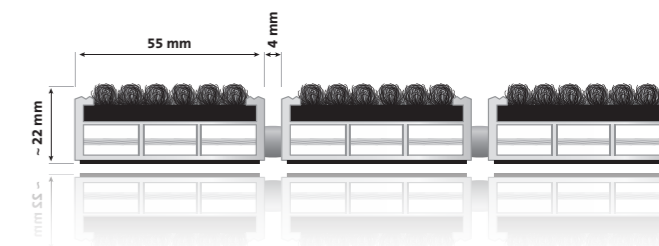

Prices & weights (information per m²)

Height 22 mm   579,90€   ~ 13,5 kg