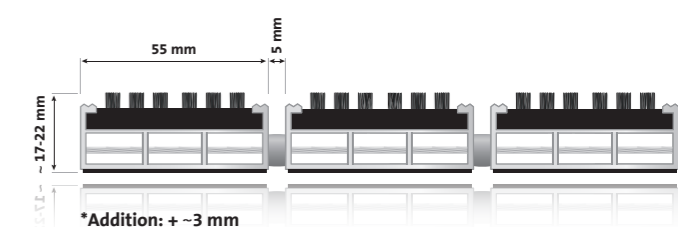

Prices & weights (information per m²)

Height 17 mm	489,90€	~ 16,0 kg
Height 22 mm	499,90€	~ 16,5 kg

entrada® ROYAL »Work«

Aluminium profile mat with brush profile

Prices & weights (information per m²)

Height 17 mm	703,90€	~ 15,0 kg
Height 22 mm	713,90€	~ 15,5 kg