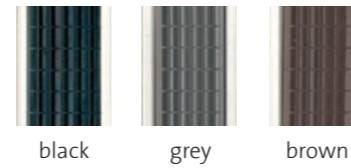

Colours and variants

Combine the benefits according to requirements

Colours

Rips

Smart Rips

ColourPlus (B1 Floor)

Rubber profile

Brush profile