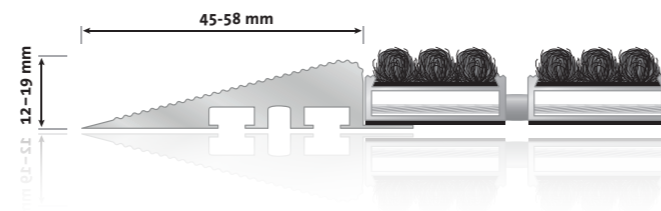

Designs & prices (information per m²)

For Mat Height	Height	Width	Price
12 mm	12 mm	45 mm	38,90 €
17 mm	17 mm	58 mm	39,90 €
22 mm	19 mm	50 mm	42,90 €