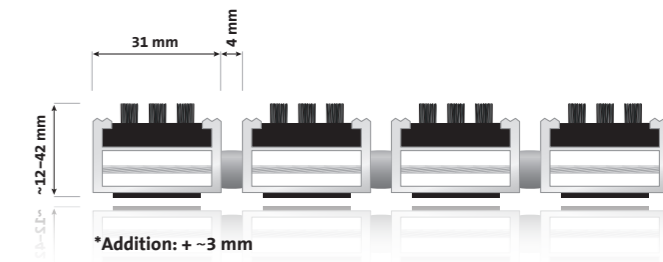

Prices & weights (information per m²)

Height 12 mm	653,90 €	~ 14,0 kg
Height 17 mm	673,90 €	~ 14,5 kg
Height 22 mm	693,90 €	~ 16,5 kg
Height 27 mm	723,90 €	~ 17,5 kg
Height 42 mm	993,90 €	~ 32,0 kg