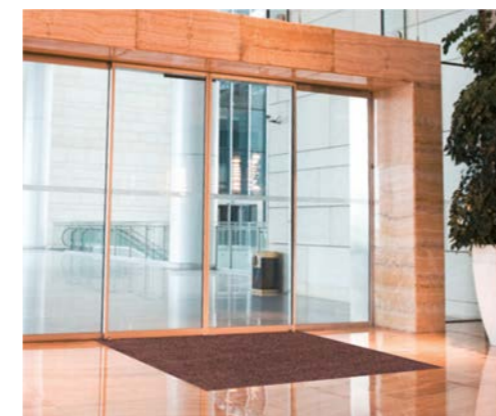

Coconut mats

A natural dirt-trap in a choice of colours

Like many other natural materials, coconut mats have their own special flair. It is for this reason that they are still often used in mats for trapping fine dirt and humidity. By absorbing and emitting moisture, coconut fibres create a balanced room climate, as well as being antistatic with good noise and heat insulation properties.