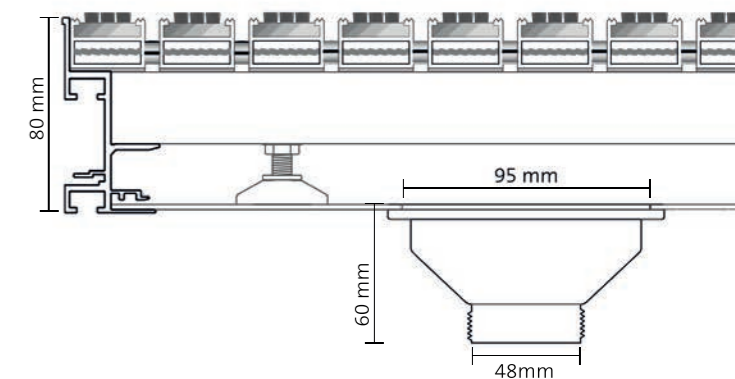

Accessories and Service

Angular frame

Accurate and sturdy for installation into ground recesses

We offer custom-made aluminium or stainless steel angular frames for installation in floor recesses. Please provide us with your outer frame dimensions to enable us to produce the aluminium profile mats according to your precise requirements.

Designs & prices (price per running metre)

»Smart« Angular

For mat height	Height / width / thickness	Price
10 / 12 mm	13,5 / 30 / 4,6 mm	14,90€

Aluminium Angular

For mat height	Height / width / thickness	Price
12 mm	15 / 24 / 3 mm	15,90€
17 mm	22 / 24 / 3 mm	16,90€
22 mm	26 / 24 / 3 mm	17,90€
27 mm	30 / 24 / 3 mm	18,90€
42 mm	45 / 30 / 3 mm	42,90 €

Steel Angular

For mat height	Height / width / thickness	Price
17 mm	20 / 25 / 3 mm	on request
22 mm	25 / 20 / 3 mm	on request
27 mm	30 / 25 / 3 mm	on request

Custom shapes

Cut-outs, curves and chamfers can be produced according to sketch or template subject to an additional charge (see Page 42). See page 41 for general installation information.

entrada trap system type »22«

Compact dirt-trapping mat

The aluminium trap system type »22« is a high-quality dirt-trapping substructure solution for your entrance area. It is suitable for all entrada 22 aluminium profile mats. The system can be installed both inside and outside buildings. The trap system can be produced in virtually any dimensions.

Stainless steel option now available! Prices on request

Larger areas can be created using several dirt-trapping trays. Square tubes are inserted in running direction at a distance of approx. 30 cm (30 x 30 x 3 mm) for the perfect support.

On request, a cut-out can be made for the water drain

Examples of use

Public buildings, offices, hotels, railways stations, markets, shopping centres etc.