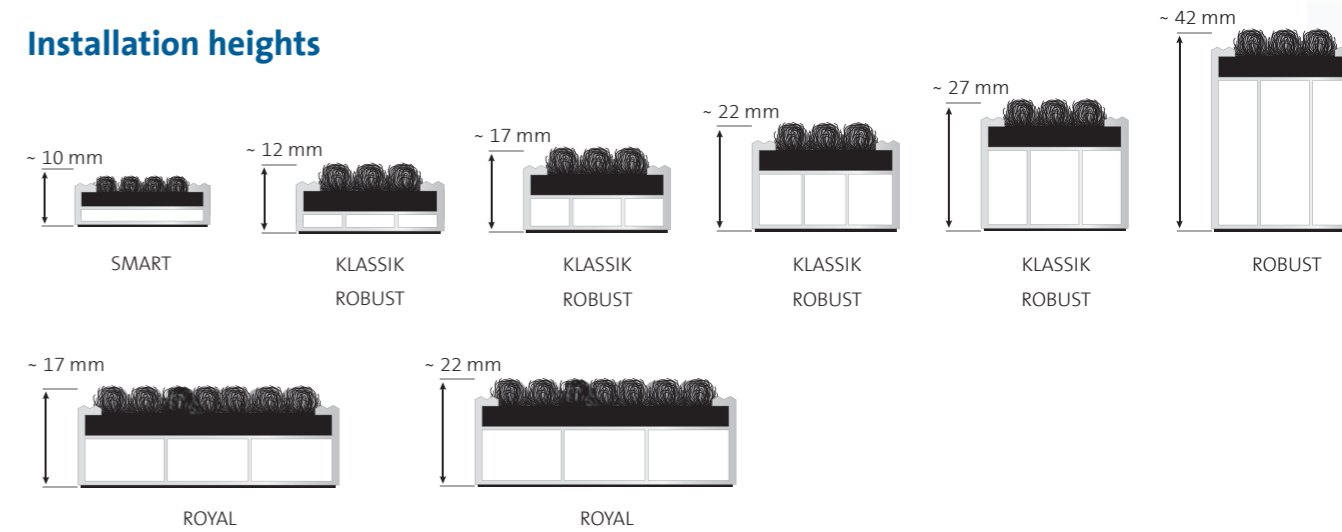

Installation heights