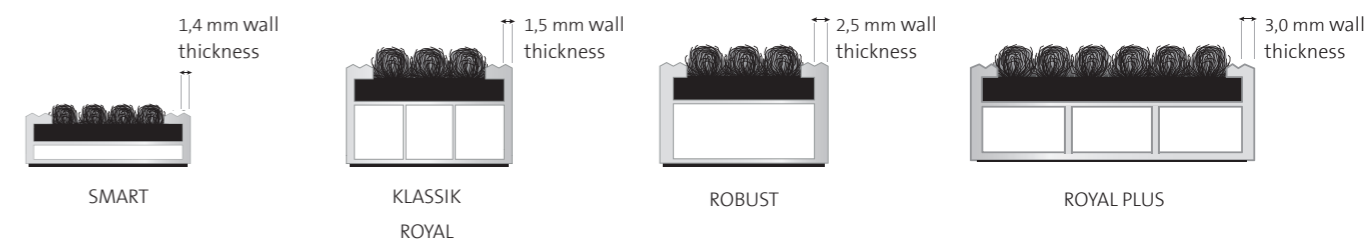

Wall thicknesses