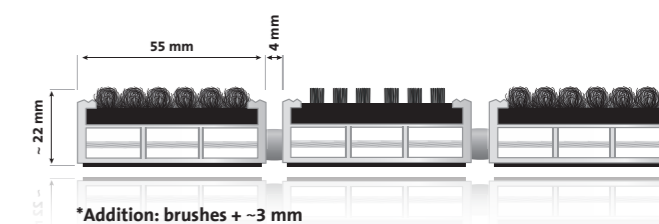

Prices & weights (information per m²)

Height 22 mm   709,90€   ~ 18,5 kg